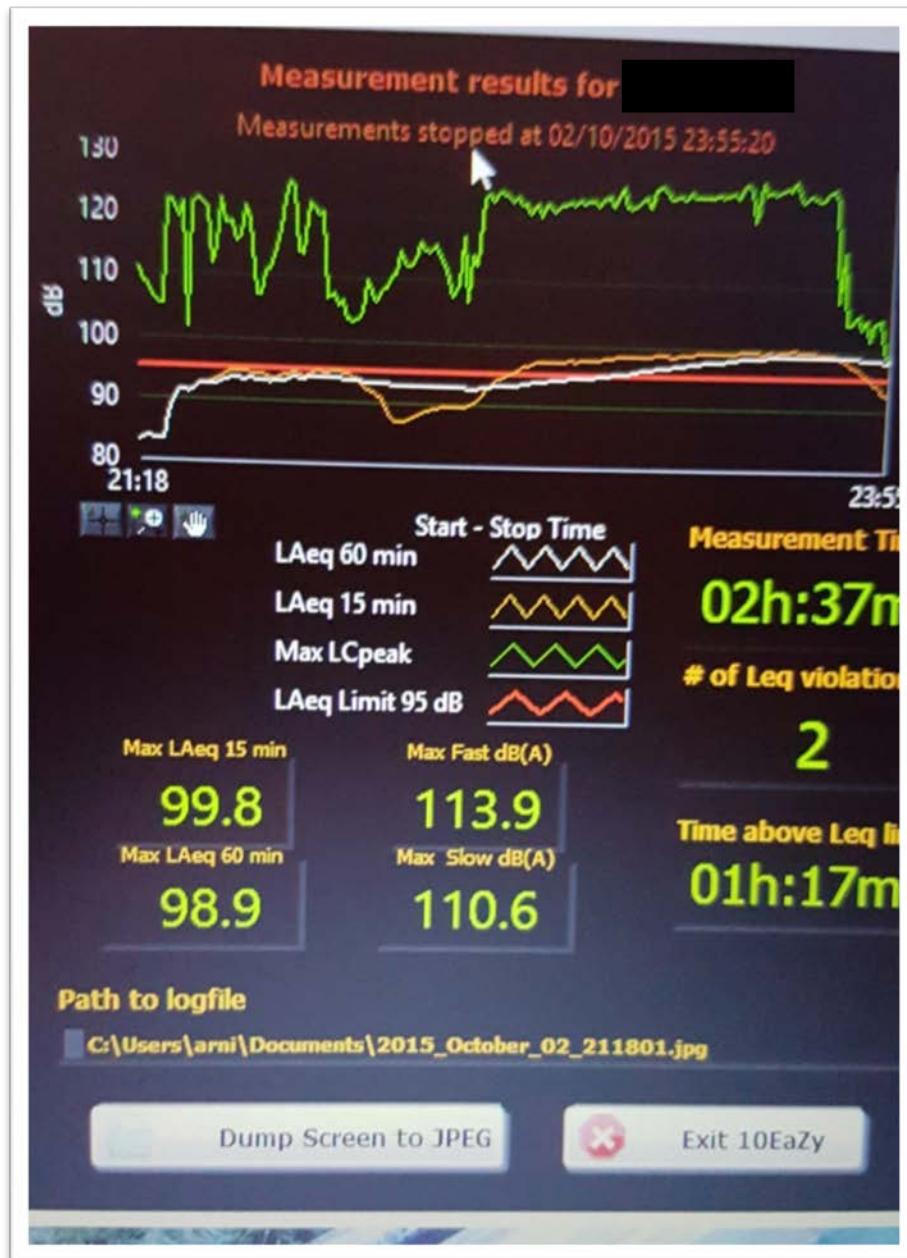

Continuous dB

Permissible Exposure Time

85 dB	8 Hours
88 dB	4 hours
91 dB	2 hours
94 dB	1 hour
97 dB	30 minutes
100 dB	15 minutes
103 dB	7.5 minutes
106 dB	3.75 minutes (< 4 min)
109 dB	1.875 minutes (< 2 min)
112 dB	.9375 min (~ 1 min)
115 dB	.46875 min (~ 30 sec)

Up to 10,000 people were thought to have turned up to the free 3,500-capacity show, held in a Los Angeles parking lot.

Six fans were arrested and police and crowd members were treated for minor injuries when fans rioted after fire officers called the performance off because the crowd was too big.

The band have just released their second album

Angry fans rushed the stage and toppled speaker stacks before throwing missiles at police and breaking windows when the show was cancelled on Monday.

'Hostile crowd'

GNRontour.com

Kunna á og skilja mælinguna, reglurnar og mælitækin.

**Please be AWARE
POWER will be CUT OFF
at sound level of 90Db.**

This is to protect our staff & members hearing

By order of the Committee