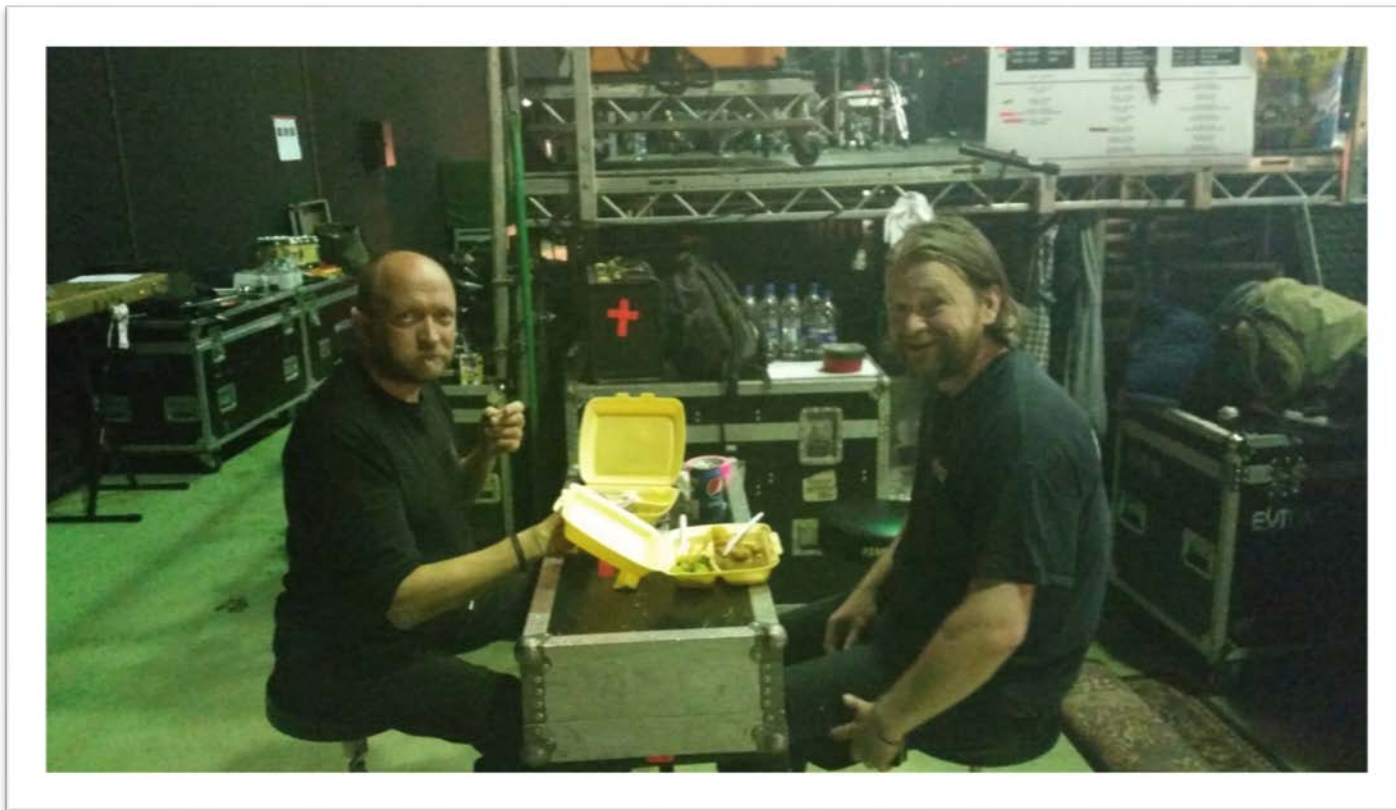

Heilsa, hvíld, álag hefur áhrif á skynjunina.