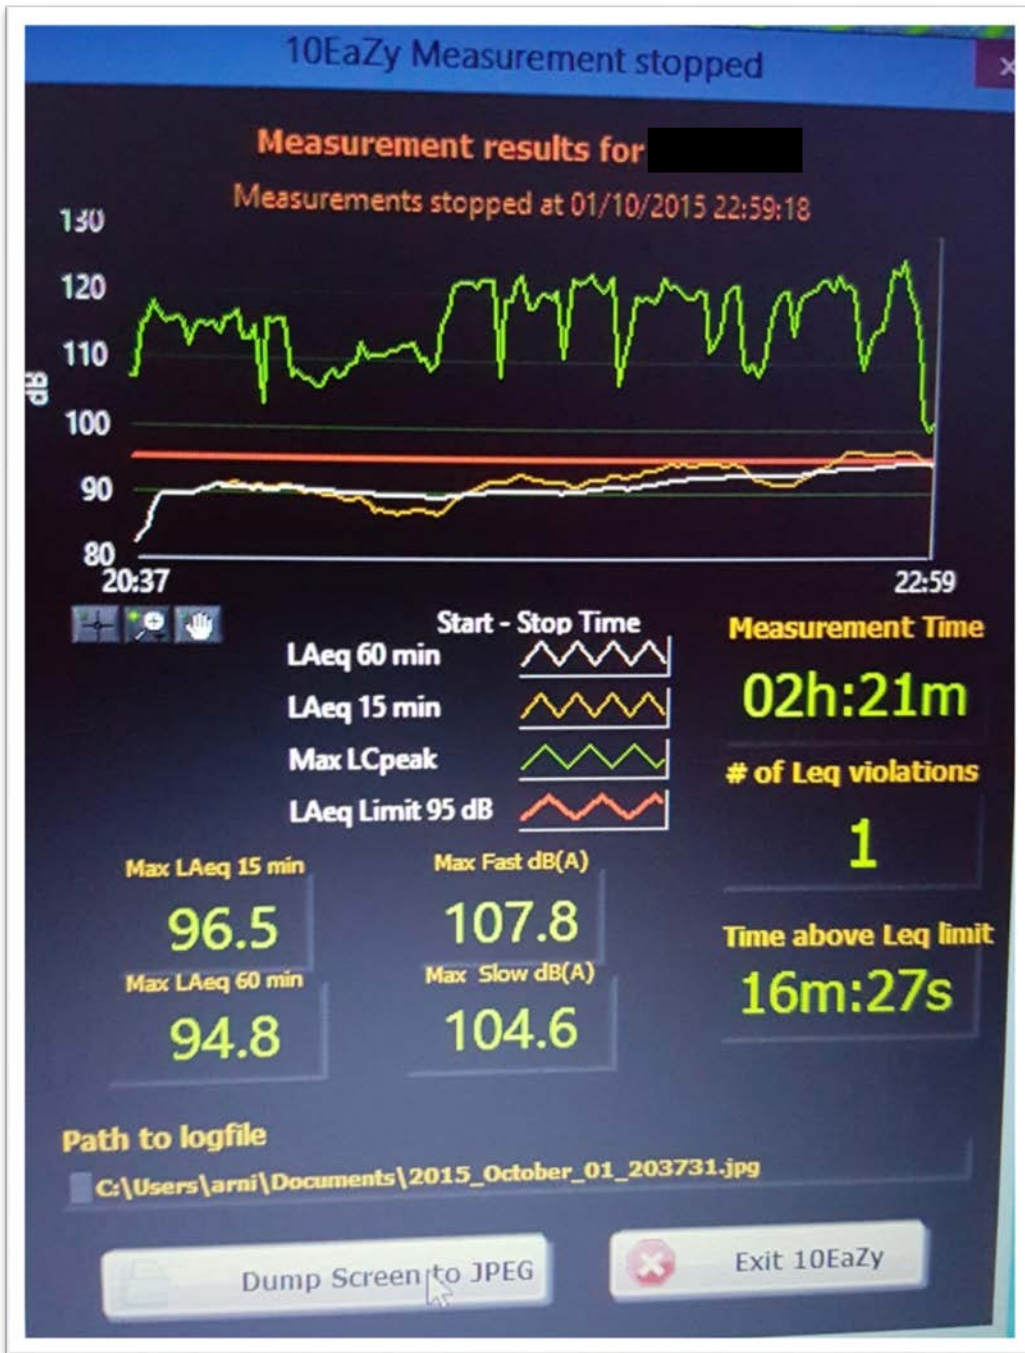

Kunna á og skilja mælinguna, reglurnar og mælitækin.